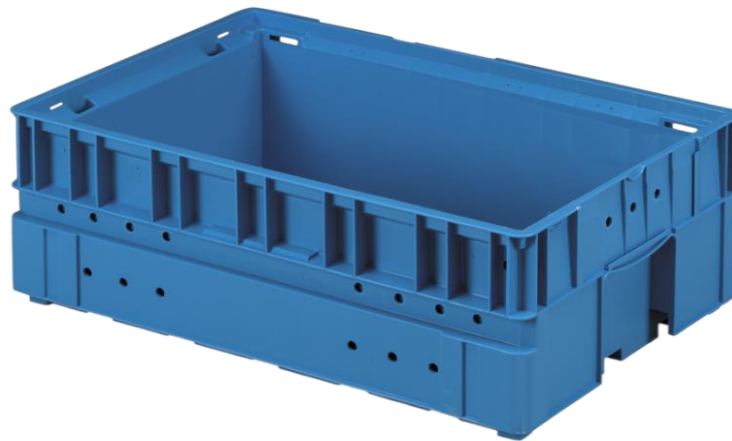

KLT - 6428

Charateristics

- Great load capacity
- Automatable
- Great stacking capability
- Palette compatible

Colour	Blue
Outer dimensions (mm)	594 x 396 x 280
Usable inner dimension (mm)	532 x 346 x 248
Usable volume (l)	ca. 42,9
Net mass (kg)	5
Boxes per palette	28 pieces
Burden (kg)	
Static	50
Dynamic	50
Material	Recycable PP
Payload (kg)	
Static	600
Dynamic	600